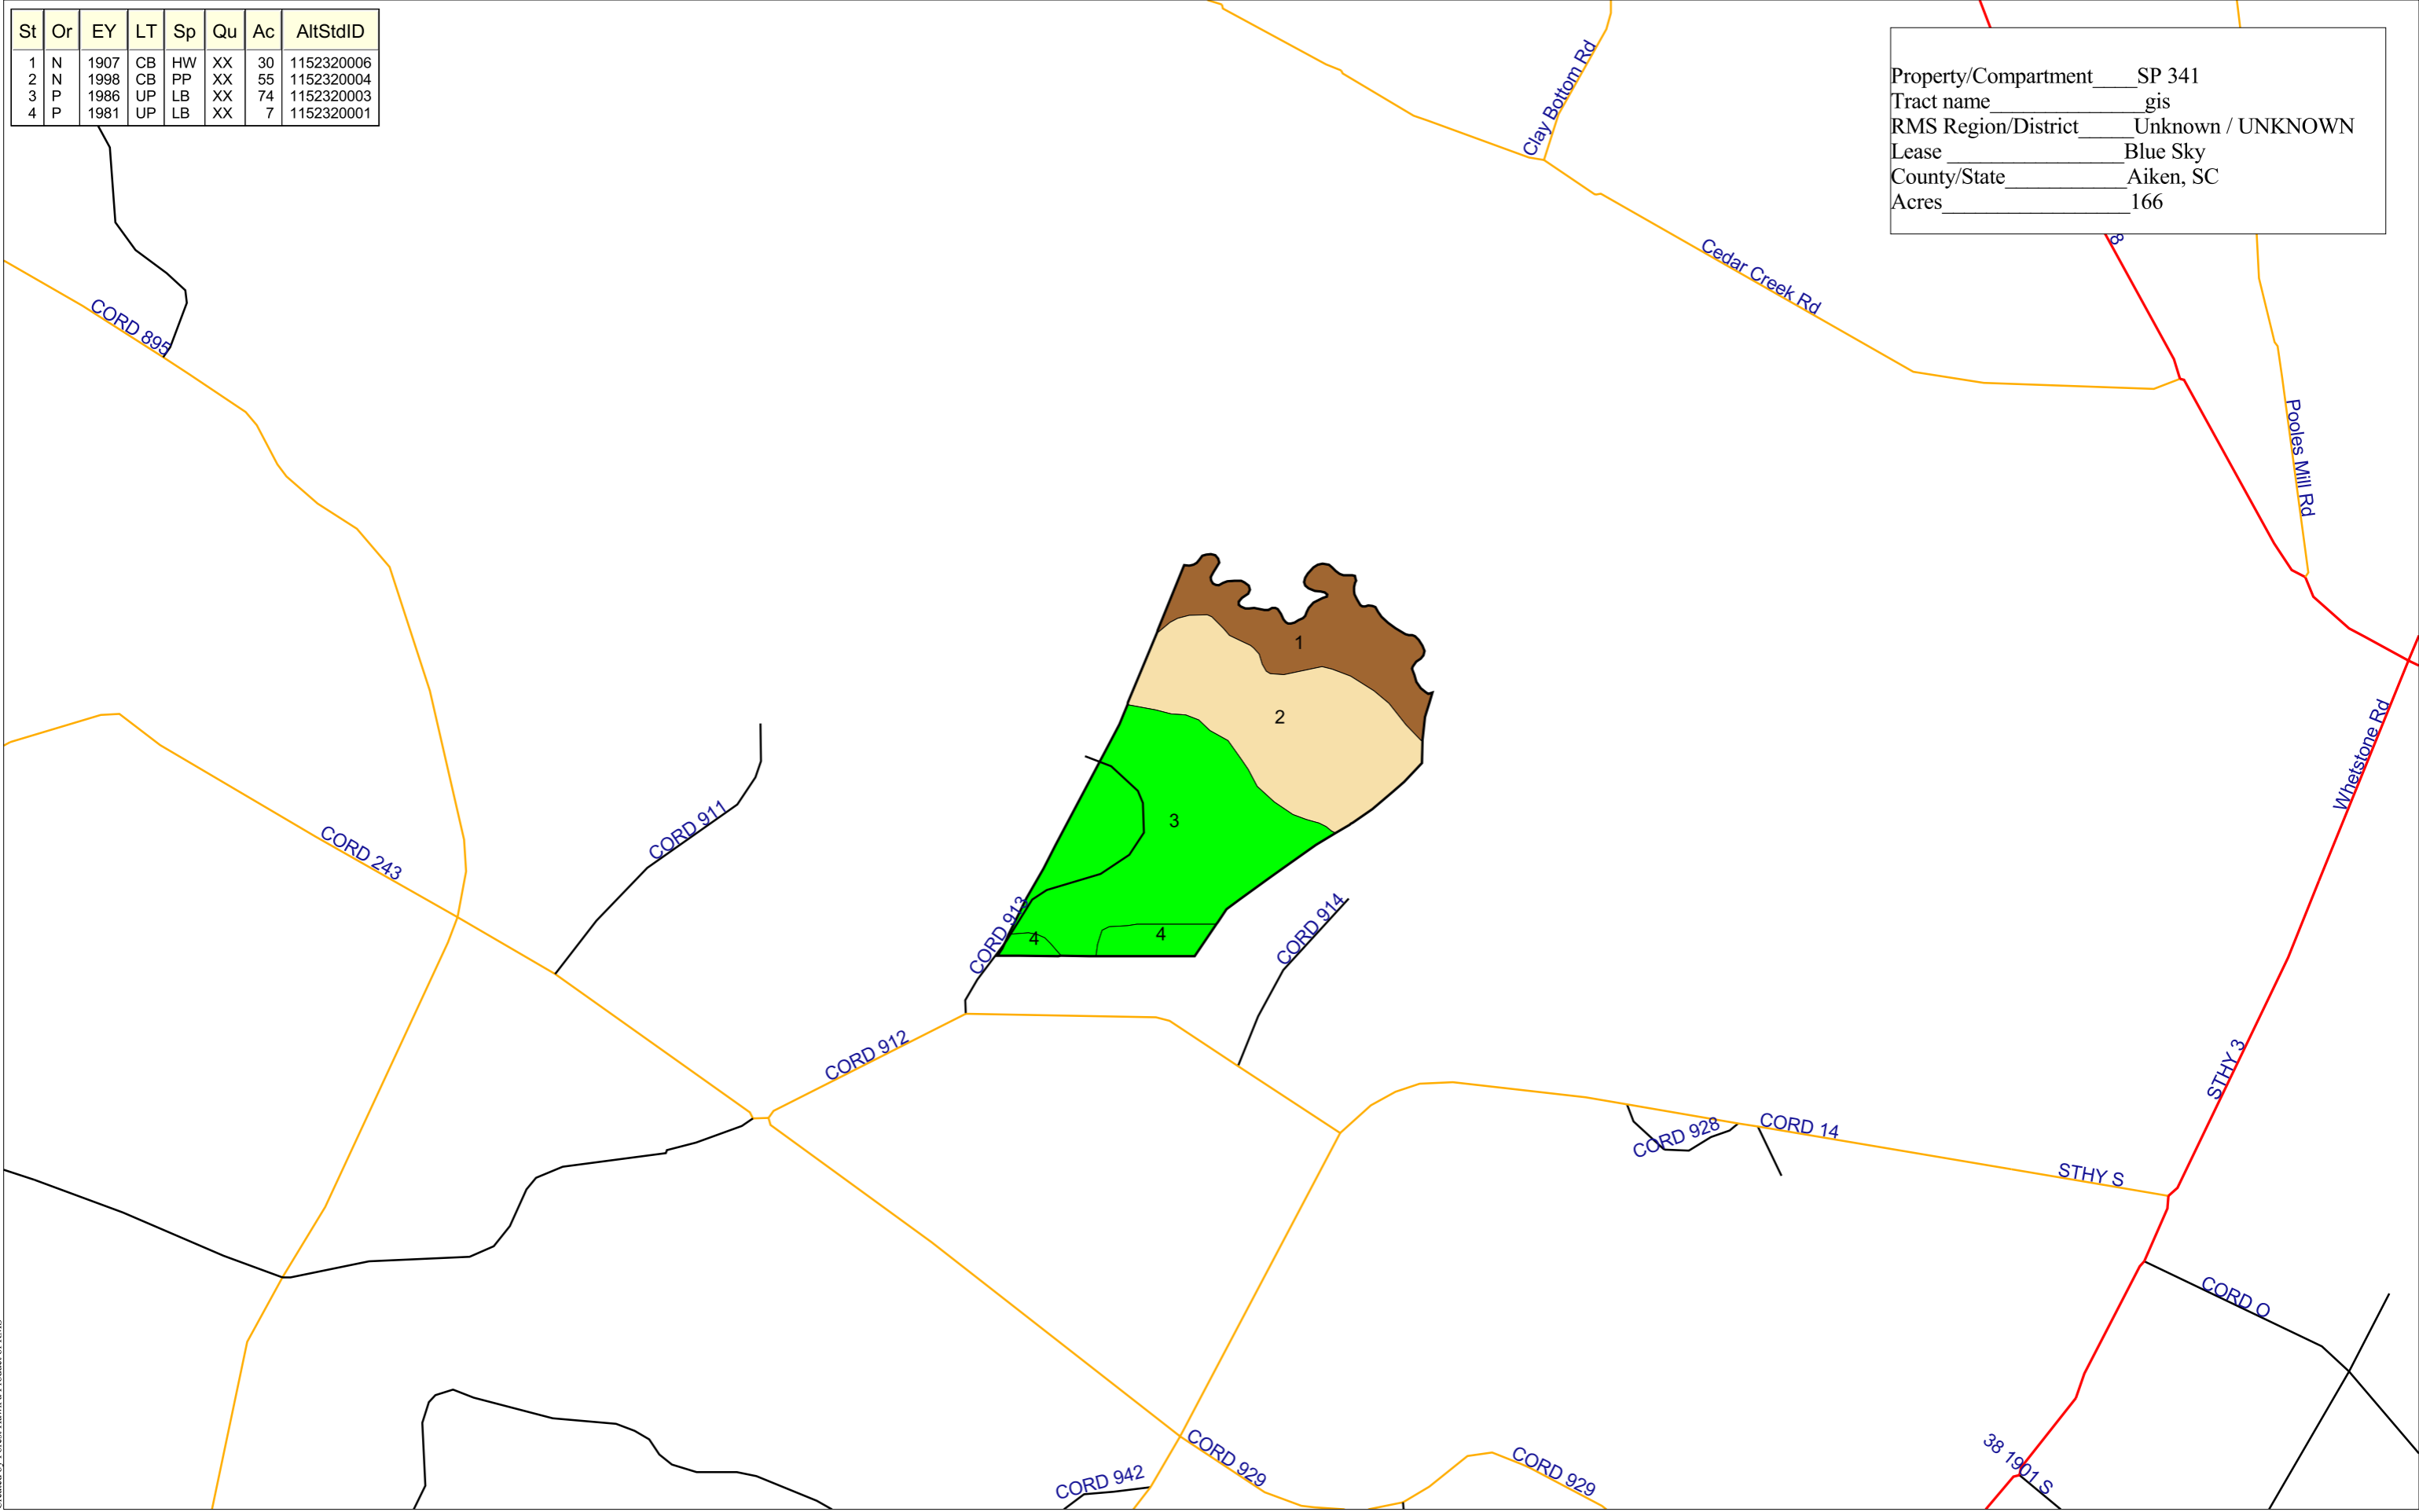

St	Or	EY	LT	Sp	Qu	Ac	AltStdID
1	N	1907	CB	HW	XX	30	1152320006
2	N	1998	CB	PP	XX	55	1152320004
3	P	1986	UP	LB	XX	74	1152320003
4	P	1981	UP	LB	XX	7	1152320001

Property/Compartment ___ SP 341
 Tract name ___ gis
 RMS Region/District ___ Unknown / UNKNOWN
 Lease ___ Blue Sky
 County/State ___ Aiken, SC
 Acres ___ 166

Created by Forest Hawk a Product of RMS

1:15840

This map is not warranted for completeness or accuracy

Thu Apr 13 15:36:17 2006