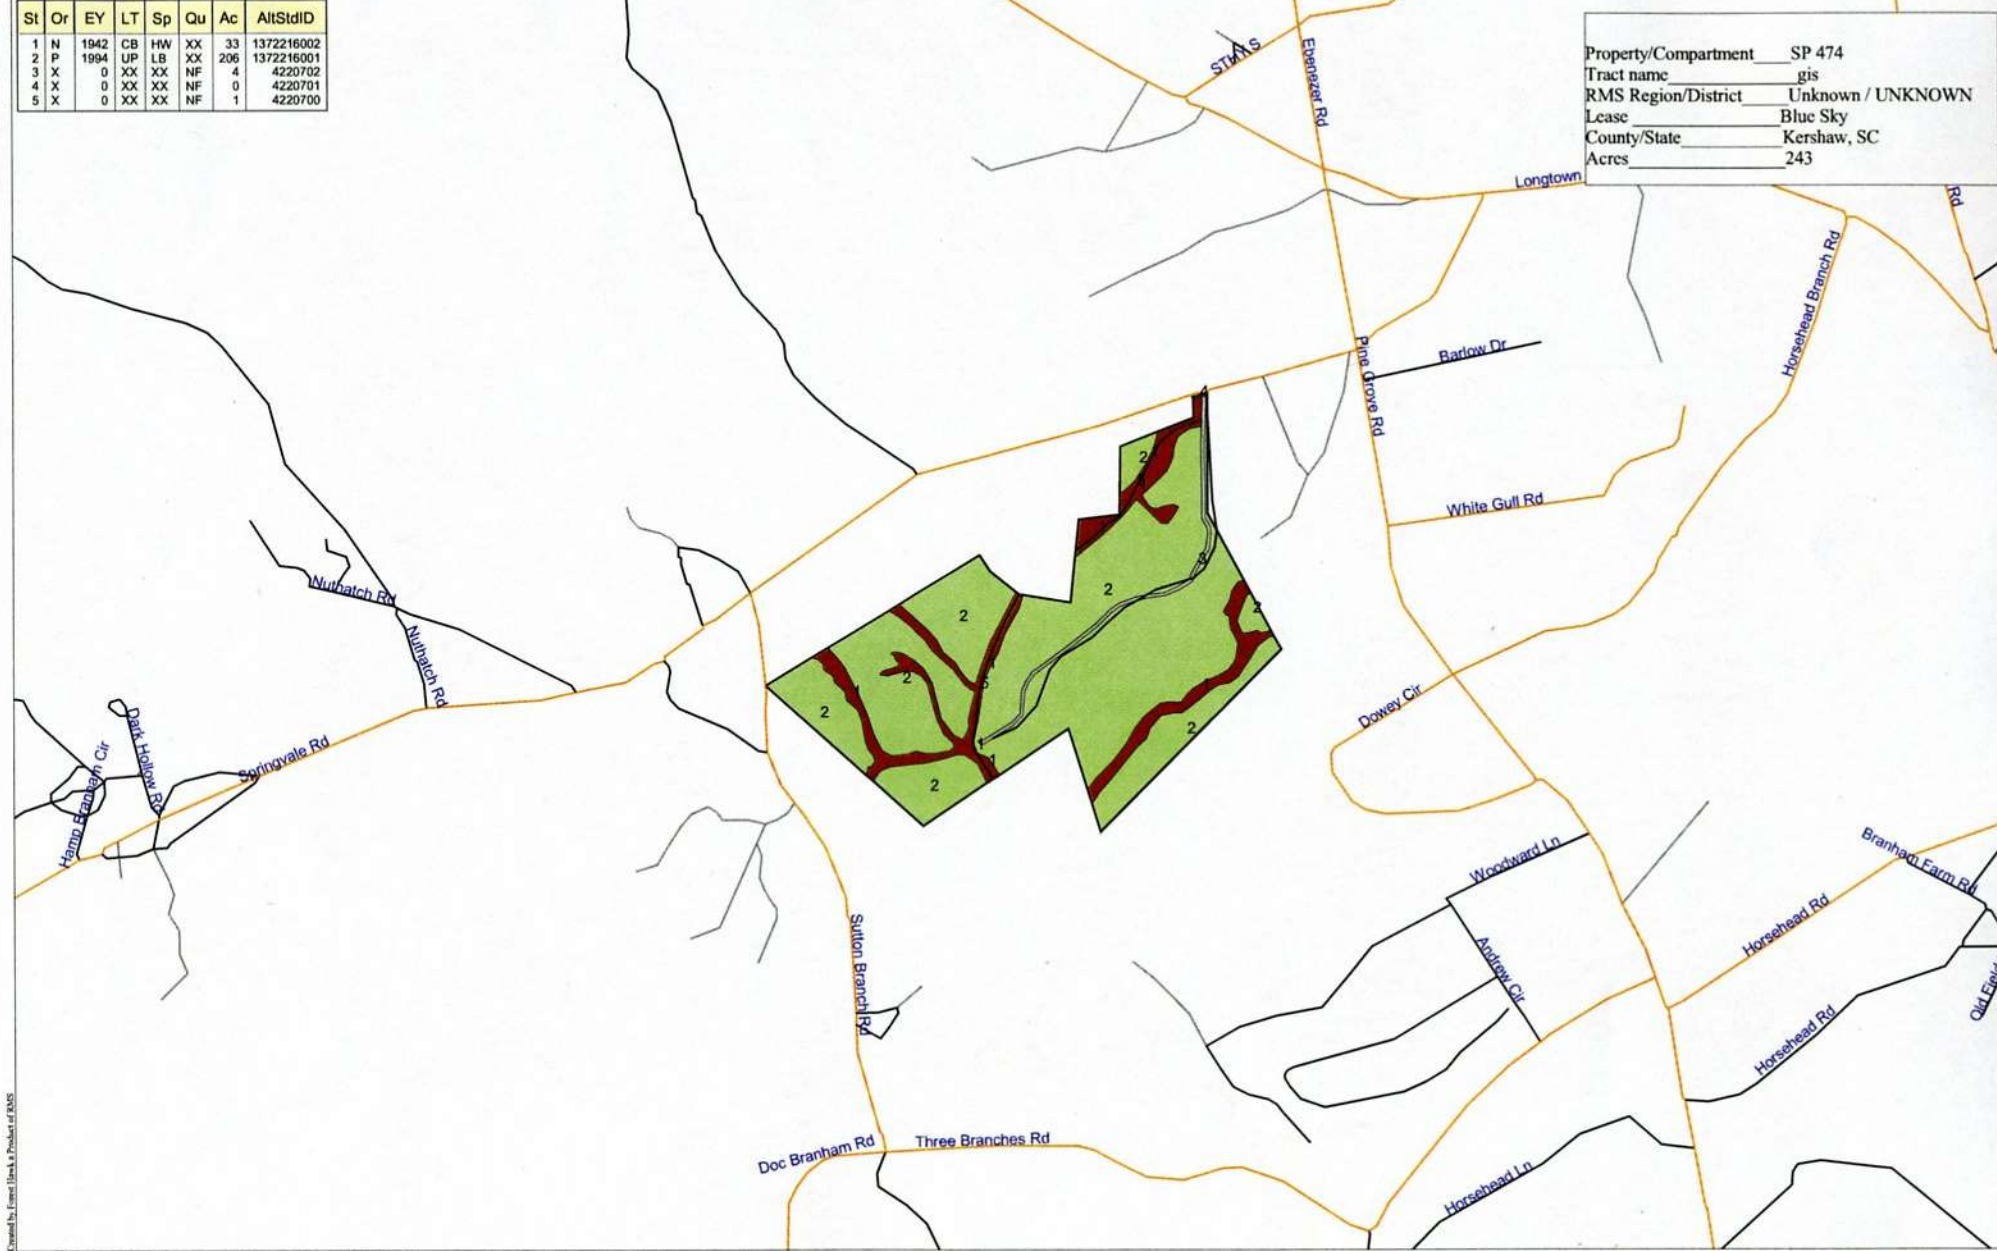

St	Or	EY	LT	Sp	Qu	Ac	AltStdID
1	N	1942	CB	HW	XX	33	1372216002
2	P	1994	UP	LB	XX	206	1372216001
3	X	0	XX	XX	NF	4	4220702
4	X	0	XX	XX	NF	0	4220701
5	X	0	XX	XX	NF	1	4220700

Property/Compartment SP 474
 Tract name gis
 RMS Region/District Unknown / UNKNOWN
 Lease Blue Sky
 County/State Kershaw, SC
 Acres 243

Created by Forest Shark, a Product of RMS

1:15840

This map is warranted complete or accurate