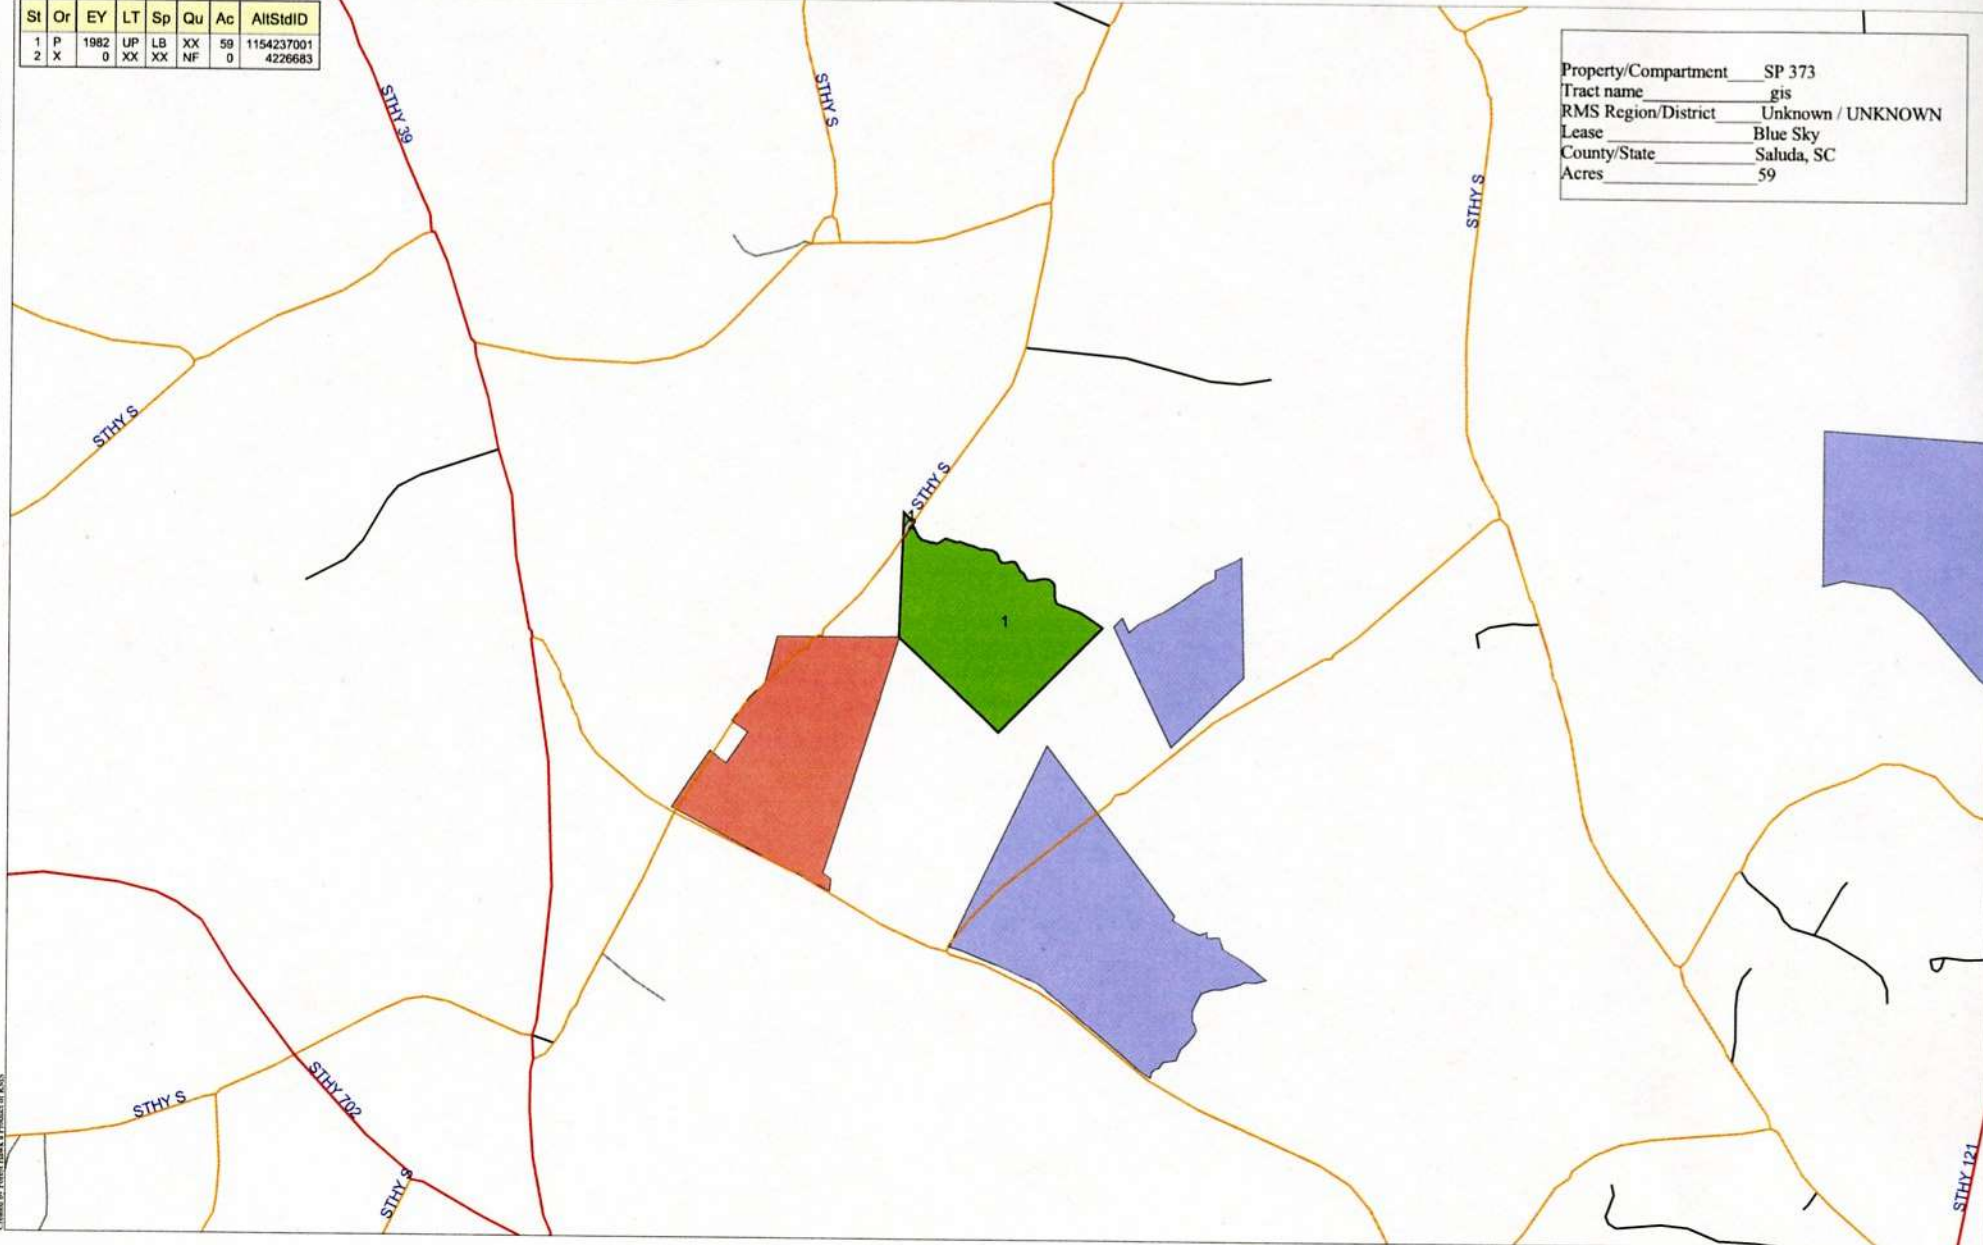

SI	Or	EY	LT	Sp	Qu	Ac	AltStdID
1	P	1982	UP	LB	XX	59	1154237001
2	X	0	XX	XX	NF	0	4226683

Property/Compartment SP 373
 Tract name gis
 RMS Region/District Unknown / UNKNOWN
 Lease Blue Sky
 County/State Saluda, SC
 Acres 59

Created by Forest Hawk, a Product of RMS

1:15840

ADVANCE
 LAND AND TIMBER, LLC

This map is not warranted for completeness or accuracy