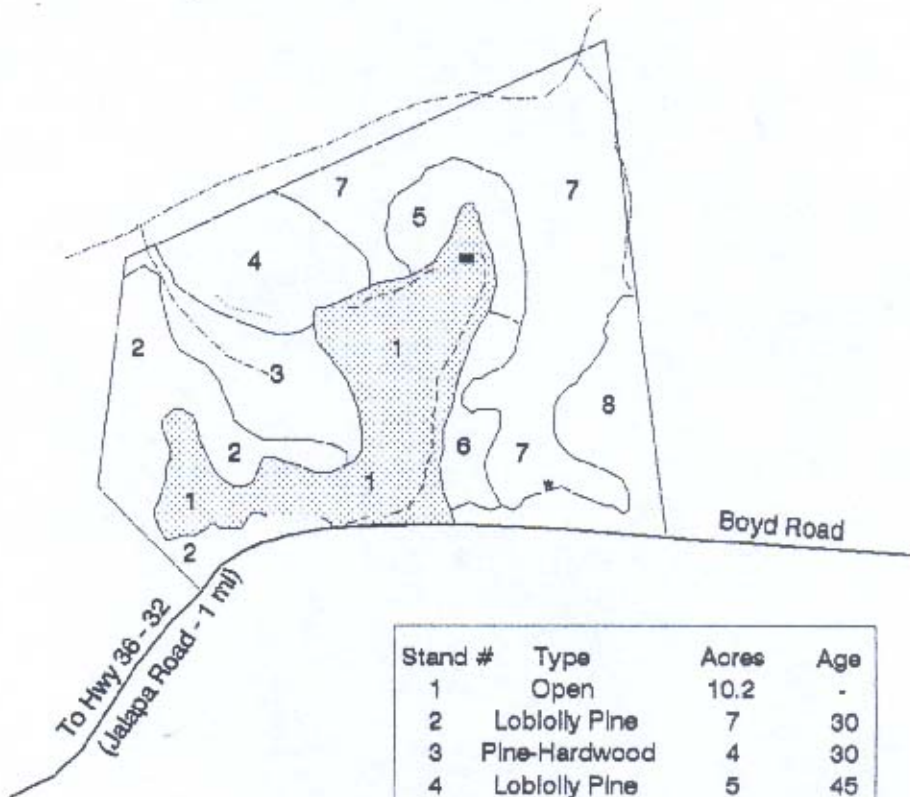

# FOREST TYPE MAP HOMEPLACE TRACT

NEWBERRY COUNTY, S.C.

Owned by:

John C. & Susan H. Wilson

50.28 Acres

November 12, 1992

Stand #	Type	Acres	Age
1	Open	10.2	-
2	Loblolly Pine	7	30
3	Pine-Hardwood	4	30
4	Loblolly Pine	5	45
5	Pine-Hardwood	3	60
6	Pine-Hardwood	2	55
7	Upld Hardwood	14	65
8	Loblolly Pine	5	45
Total Acres		50.2	

LEGEND	
paved rd	
county dirt rd	
woods rd	
woods trail	
utility r/w	
stand line	
stream	
building	
Old House Site	

Scale (chains):