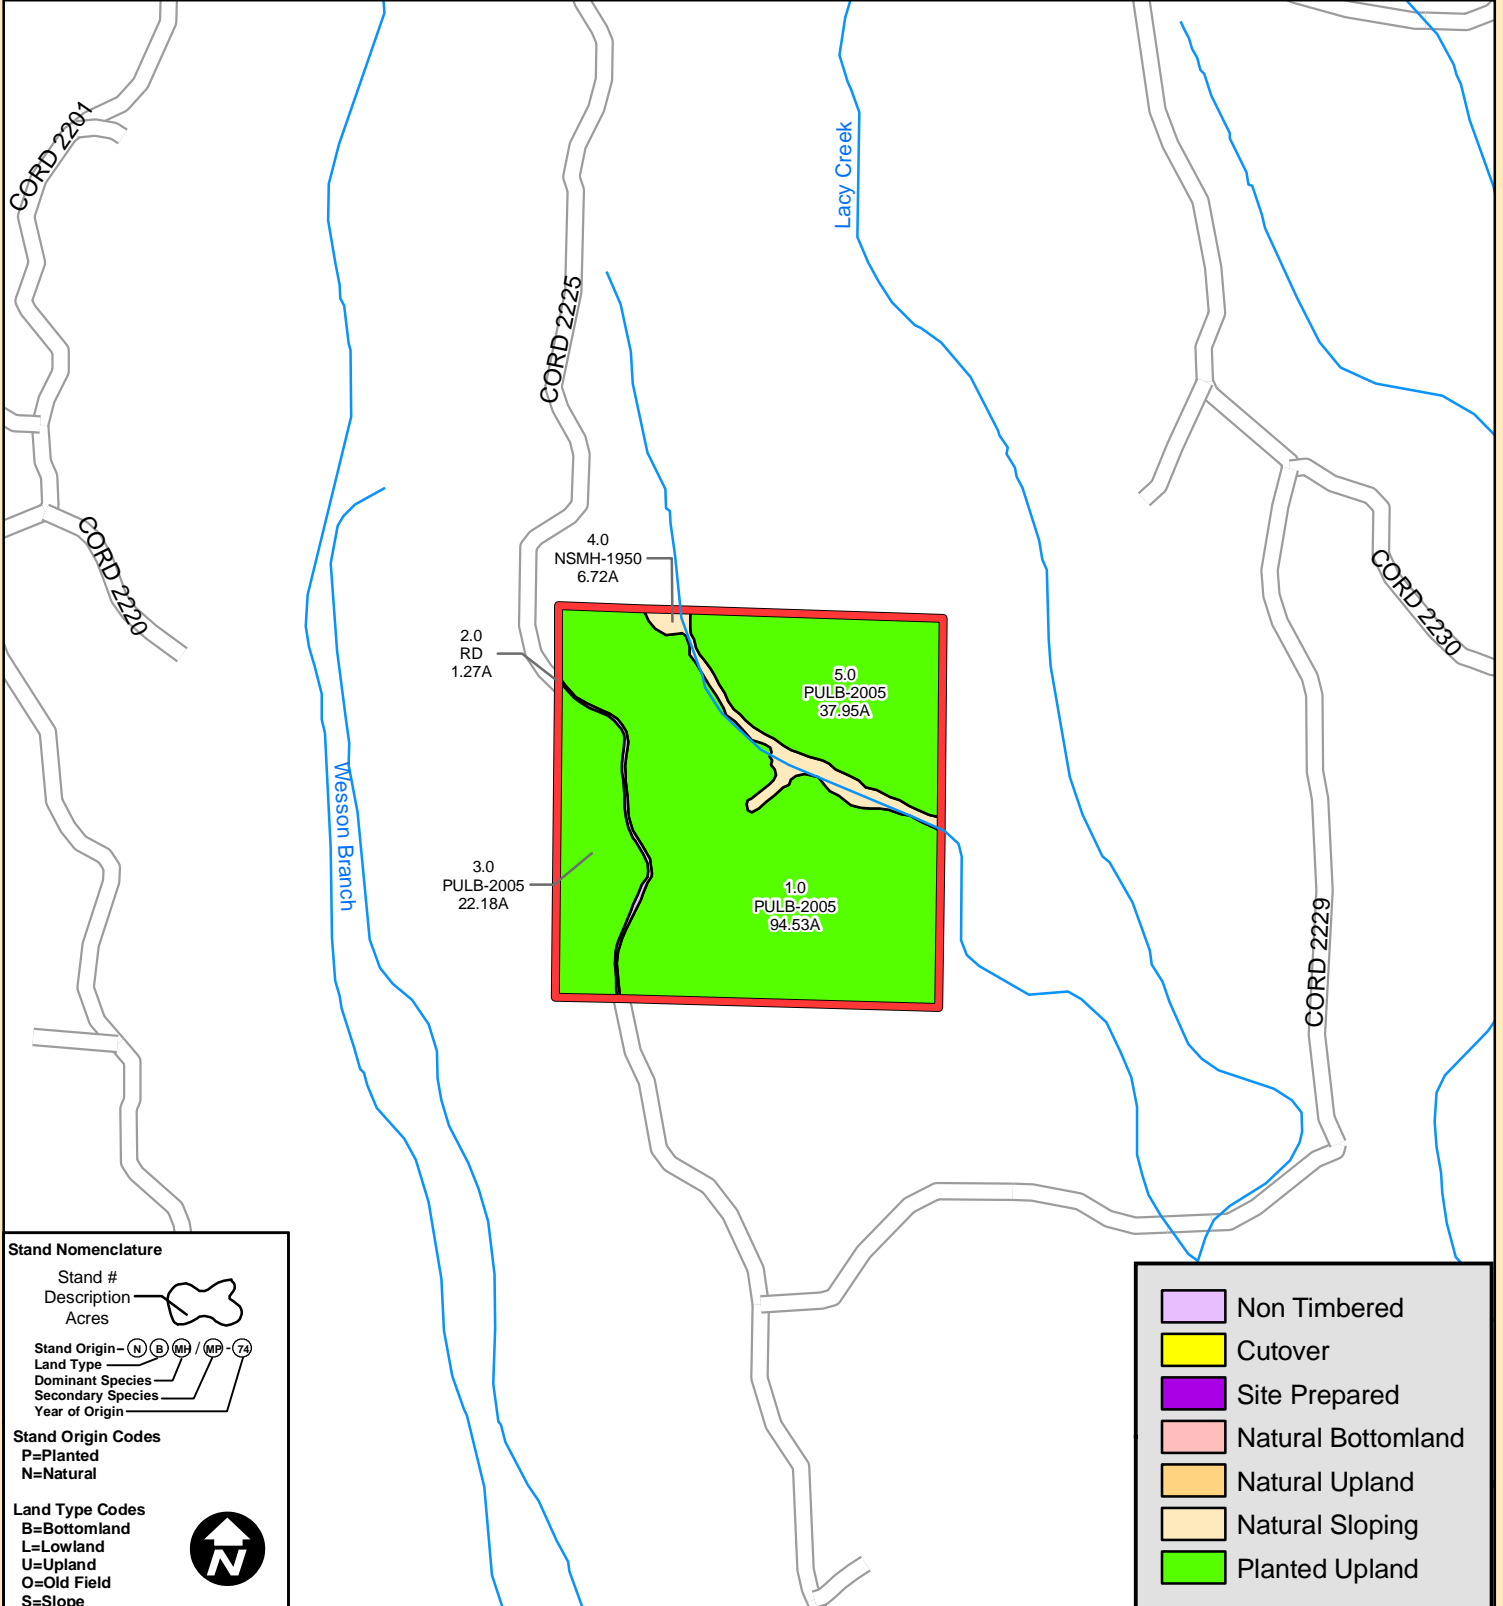

Tract 007775
Pickwick Forest, LLC
Burton #1 Tract
Compartment 1
Prentiss County, MS
162.65 Acres

Stand Nomenclature

Stand #
 Description
 Acres

Stand Origin - (N) (B) (MH) (MP) (ZA)

Land Type
 Dominant Species
 Secondary Species
 Year of Origin

Stand Origin Codes
 P=Planted
 N=Natural

Land Type Codes
 B=Bottomland
 L=Lowland
 U=Upland
 O=Old Field
 S=Slope

- Non Timbered
- Cutover
- Site Prepared
- Natural Bottomland
- Natural Upland
- Natural Sloping
- Planted Upland