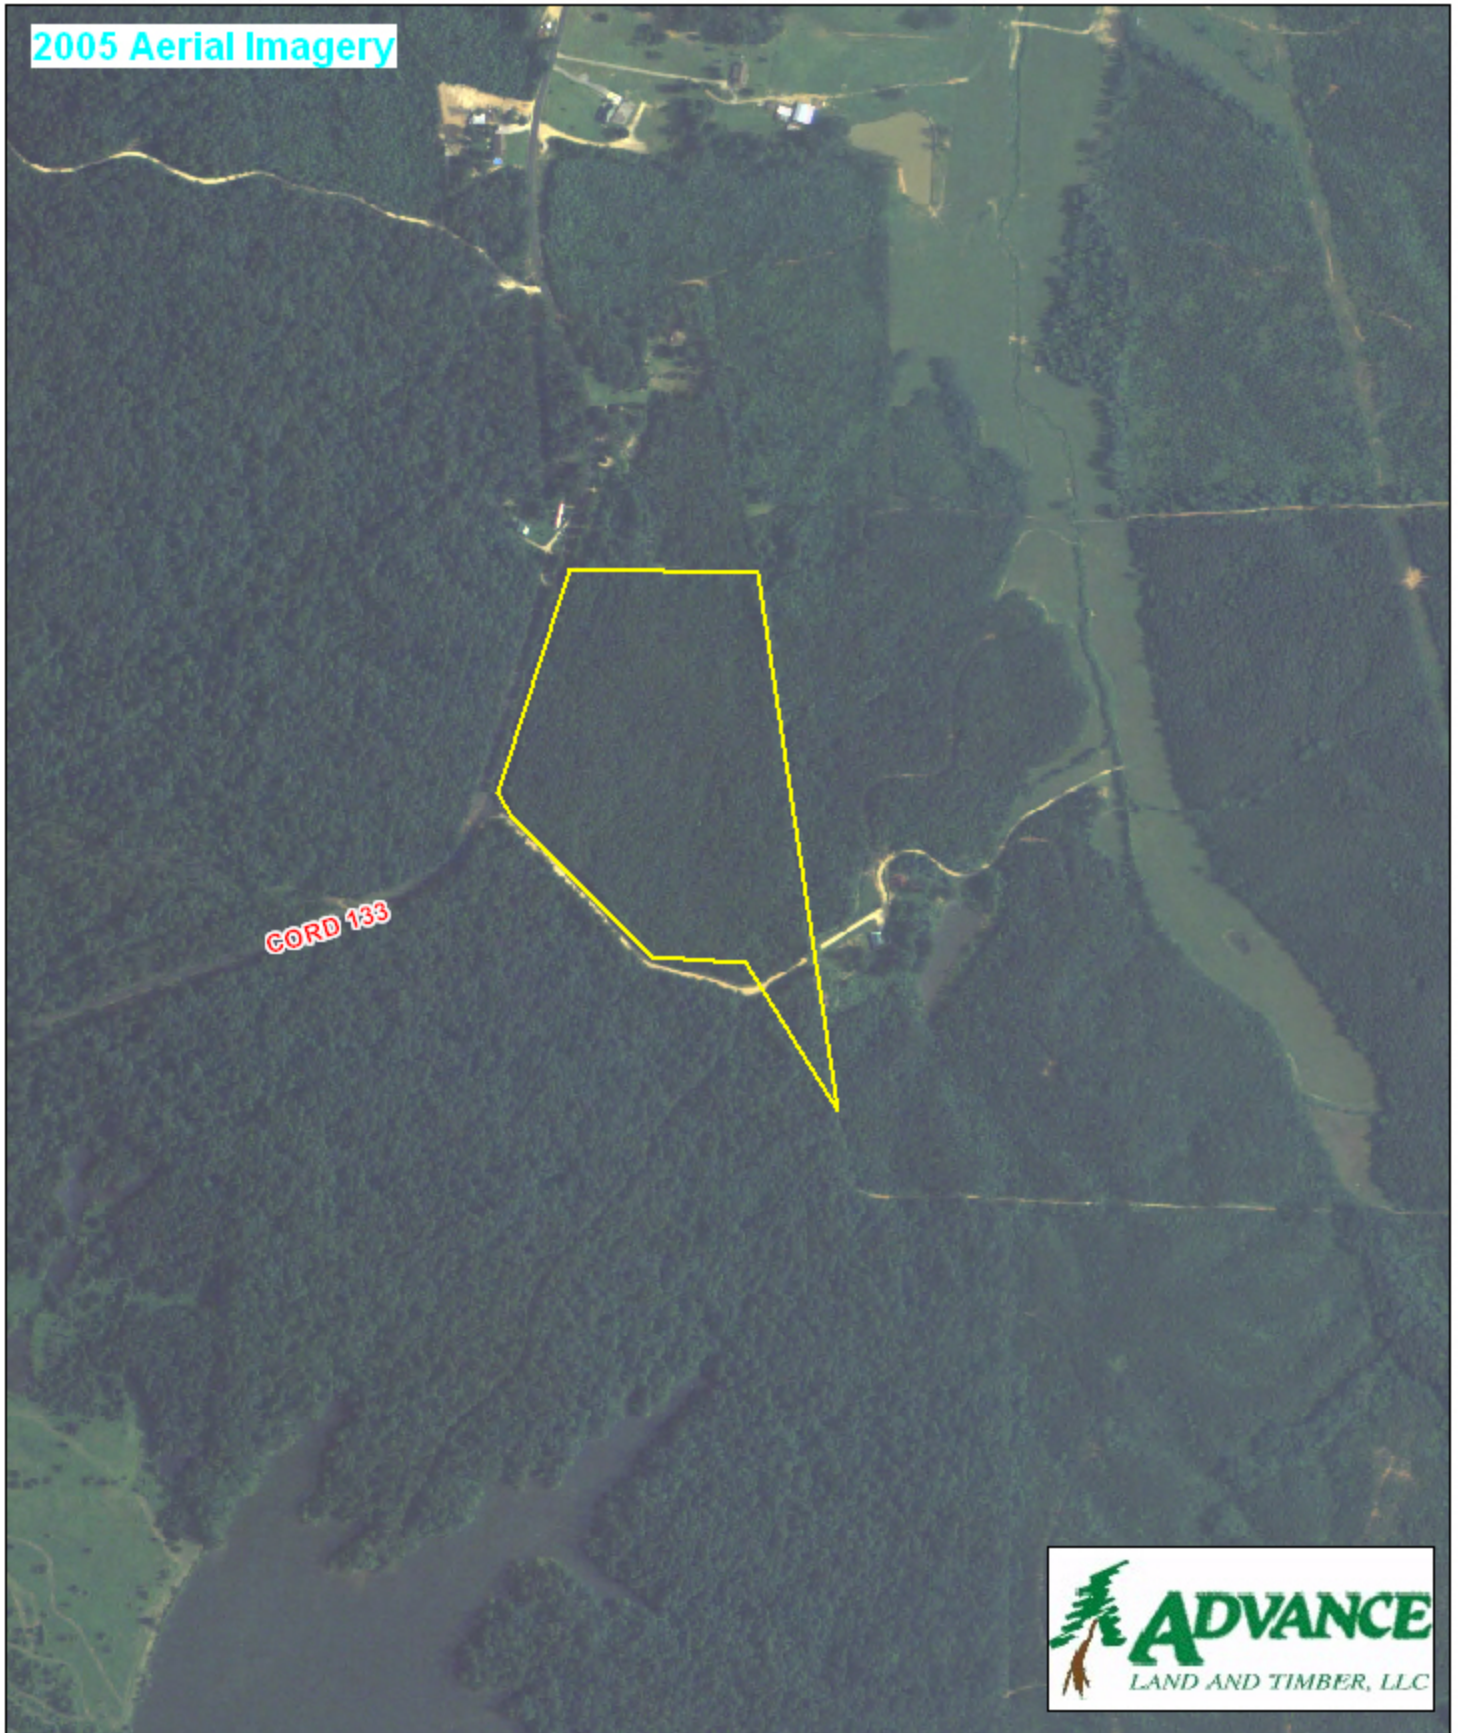

Strickland/Tish Tract #007652 Tishomingo County, MS

1 inch = 660 feet
26.60 +/- acres

2005 Aerial Imagery

The information provided on this map is believed to be accurate and is based on the best information available at this time, however, this information is in no way guaranteed.