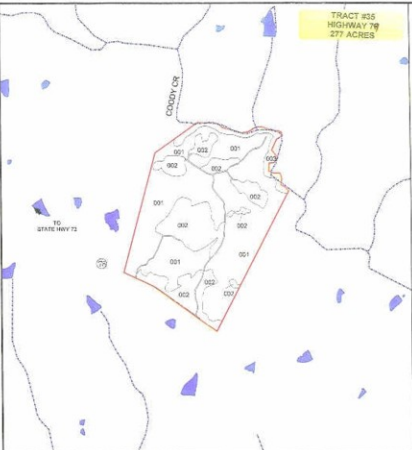

TRACT #35
HIGHWAY 79
277 ACRES

1320 0 1320 Feet

1 INCH = 20 CHAINS

Stand no	Acres	Type	Species	
001	184	Plantation	Loblolly	1977
002	75	Plantation	Loblolly	1988
003	13	Natural Wd	Loblolly	1970
032	1	Non-forest		0
033	4	Non-forest		0

PIEDMONT INVESTORS

SOUTHEAST REGION
COMPARTMENT ID- 7353553
277 ACRES
ELBERT COUNTY, GEORGIA